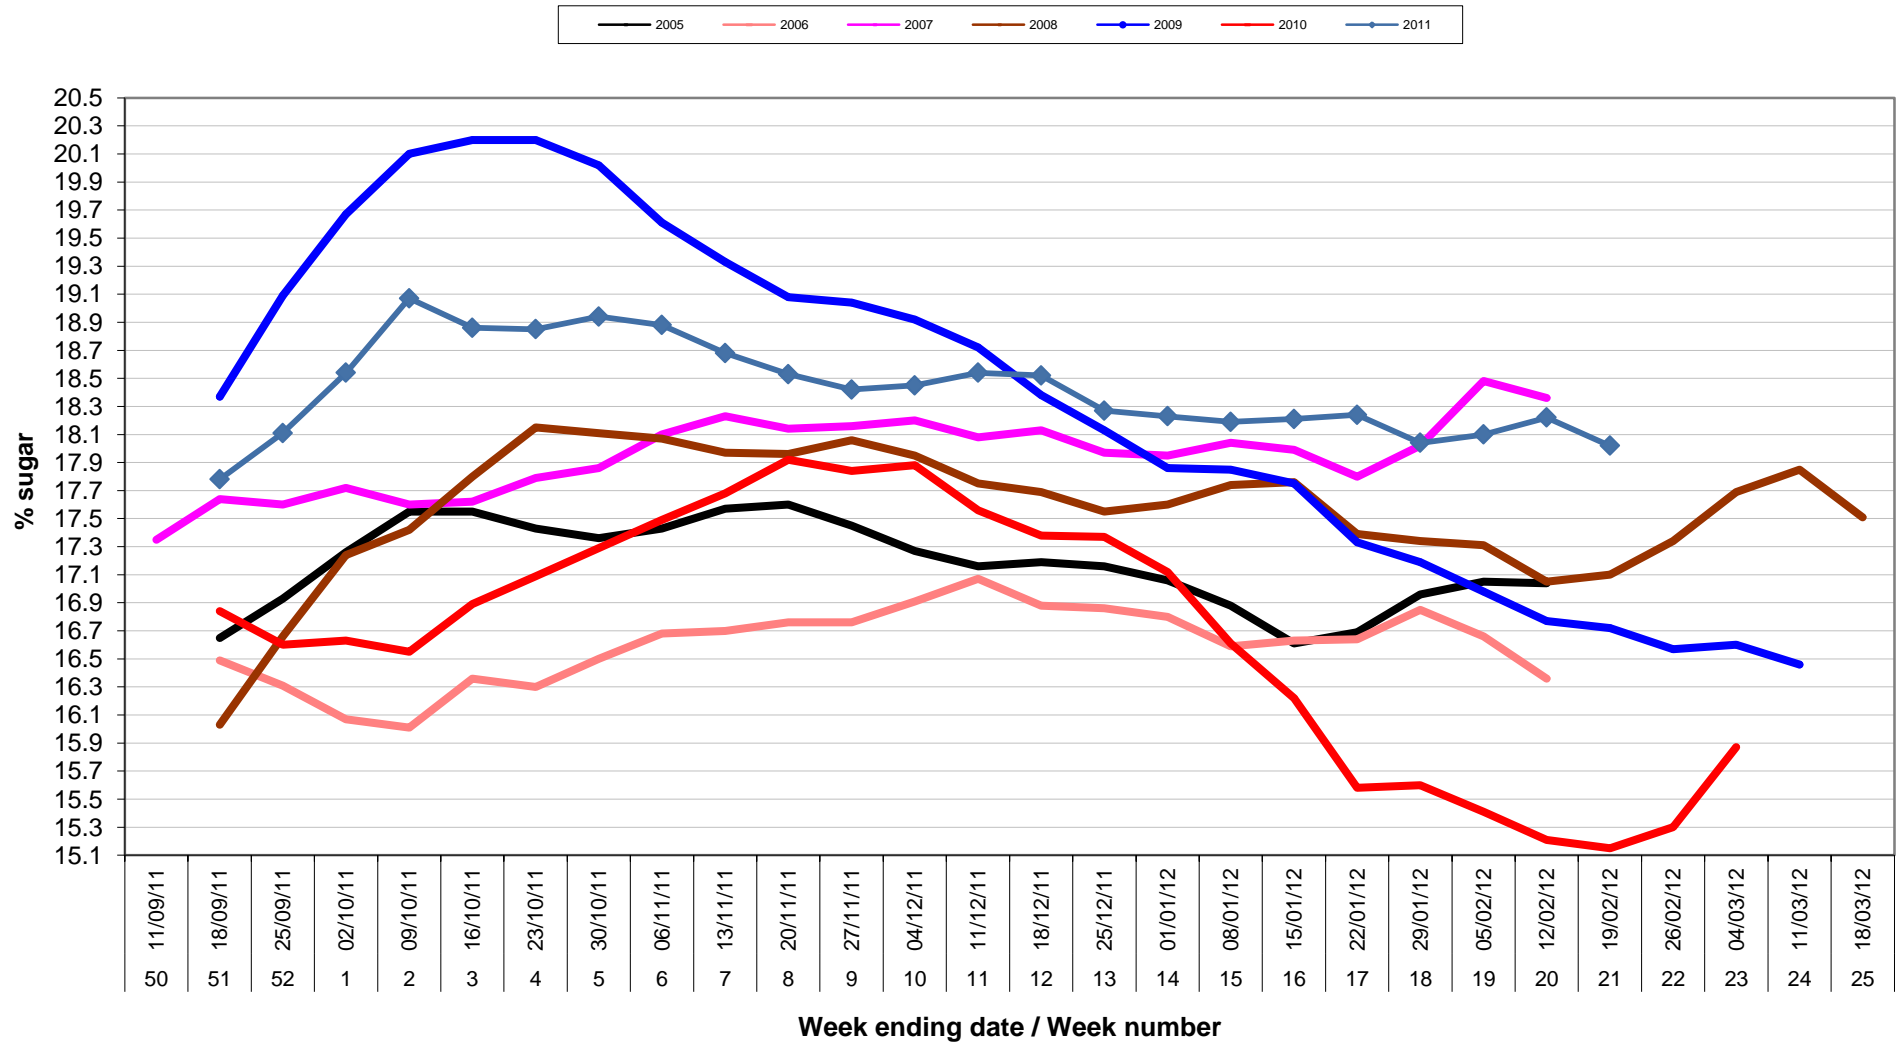

Sugar percentage for current and previous 6 campaigns

Sugar All sites for campaign 2011 / 2012

Dirt percentage for current and previous 5 campaigns

Amino value for current and previous 5 campaigns

Amino all sites for campaign 2011/2012