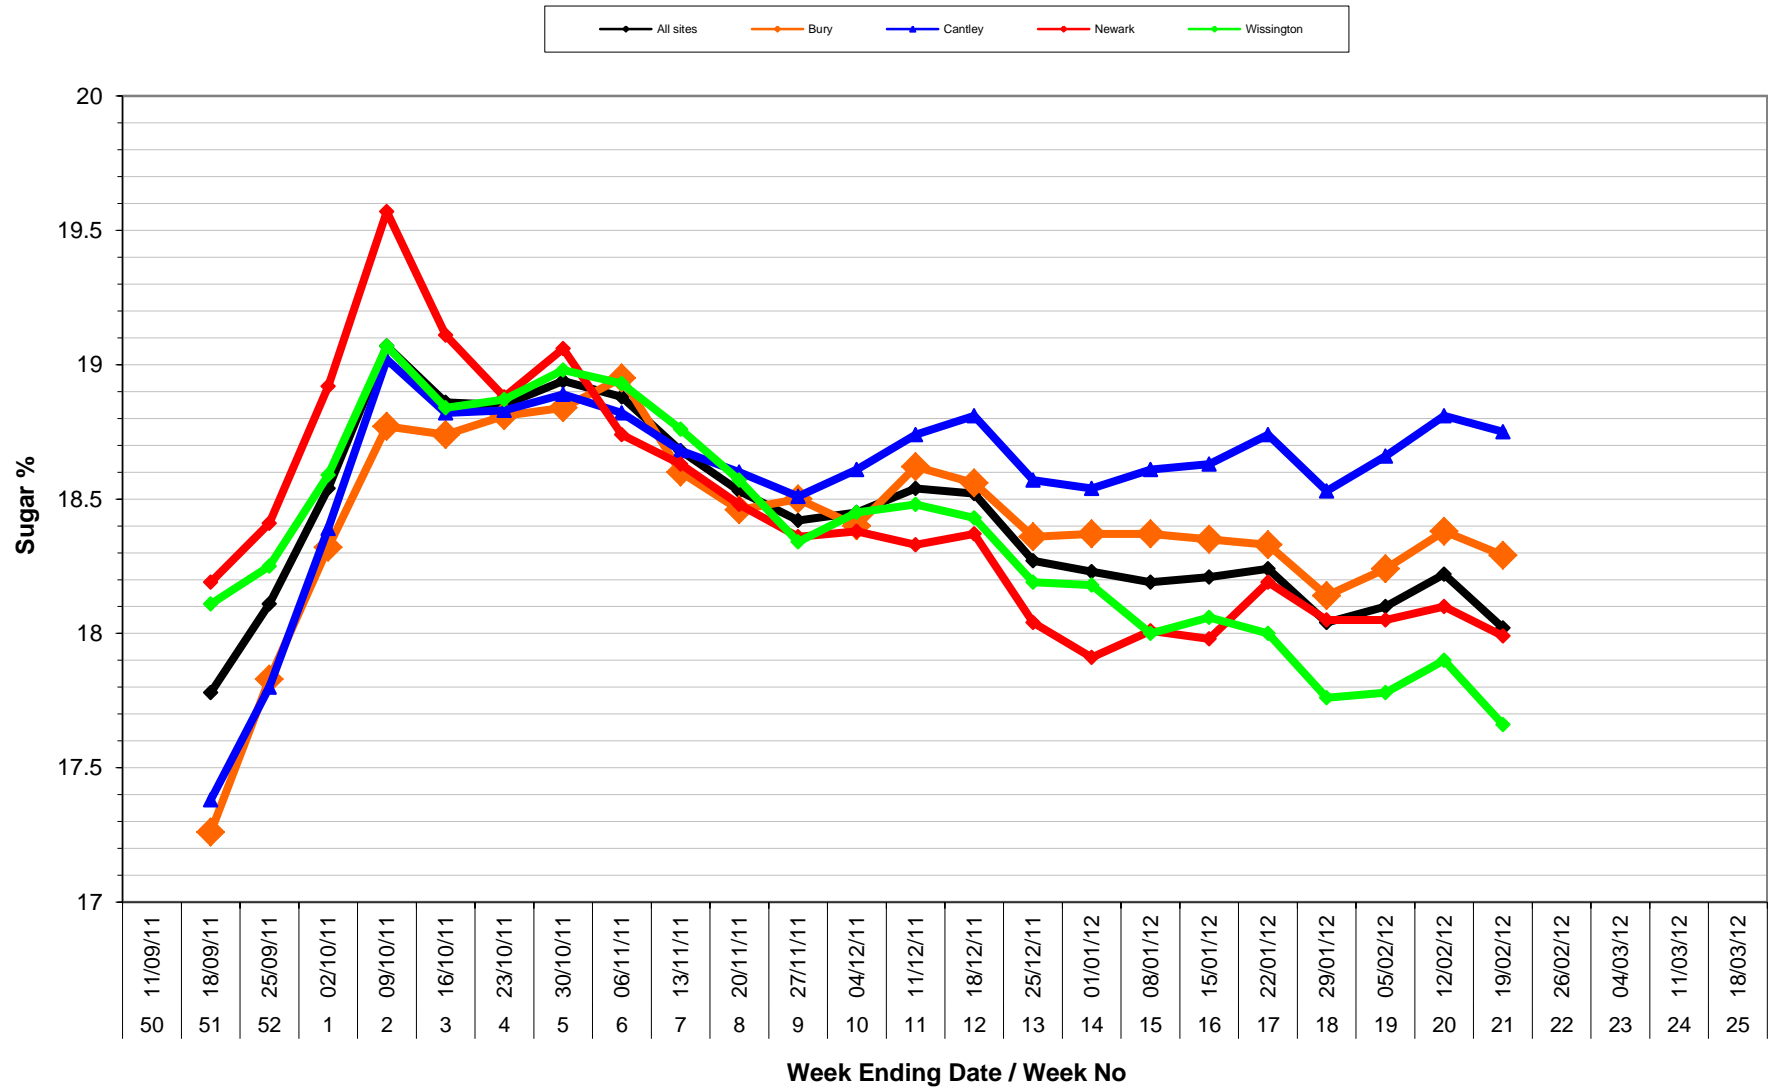

Sugar percentage for current and previous 6 campaigns

Sugar All sites for campaign 2011 / 2012

Dirt percentage for current and previous 5 campaigns

Amino value for current and previous 5 campaigns

Amino all sites for campaign 2011/2012