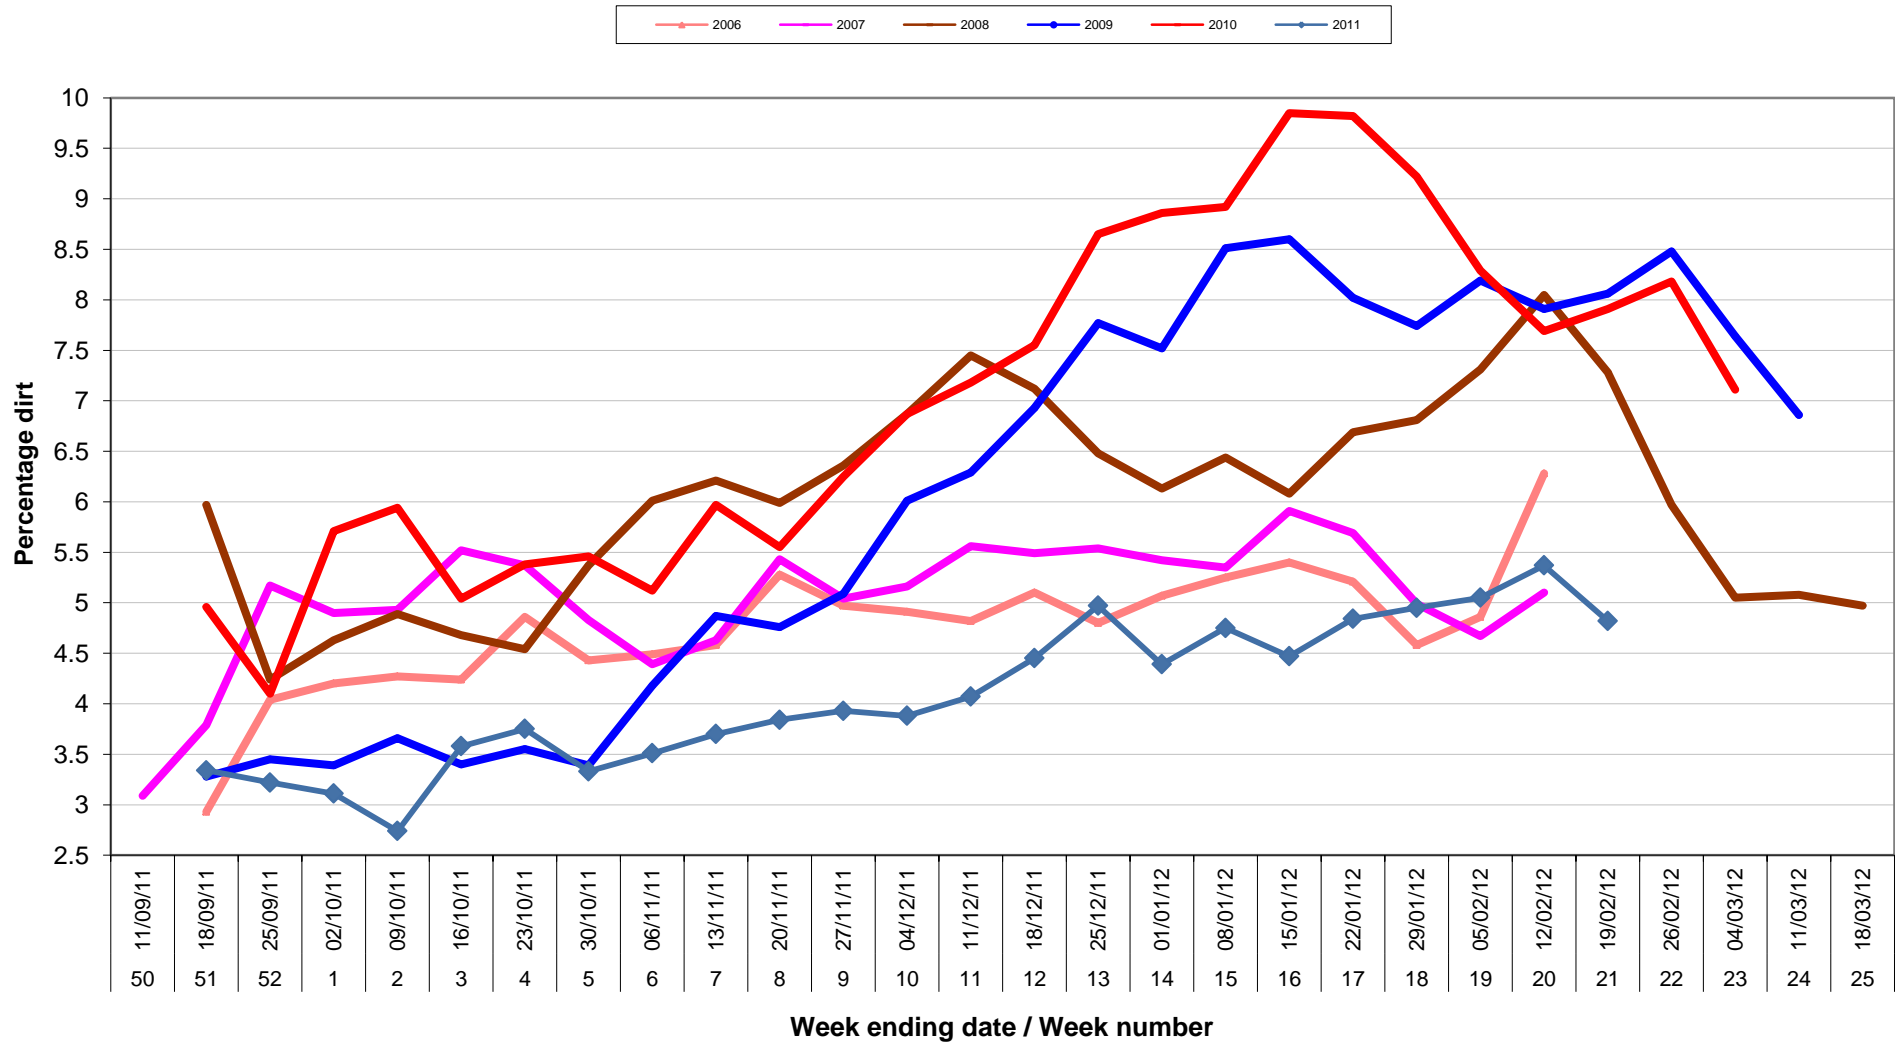

Sugar percentage for current and previous 6 campaigns

Sugar All sites for campaign 2011 / 2012

Dirt percentage for current and previous 5 campaigns

Amino value for current and previous 5 campaigns

Amino all sites for campaign 2011/2012