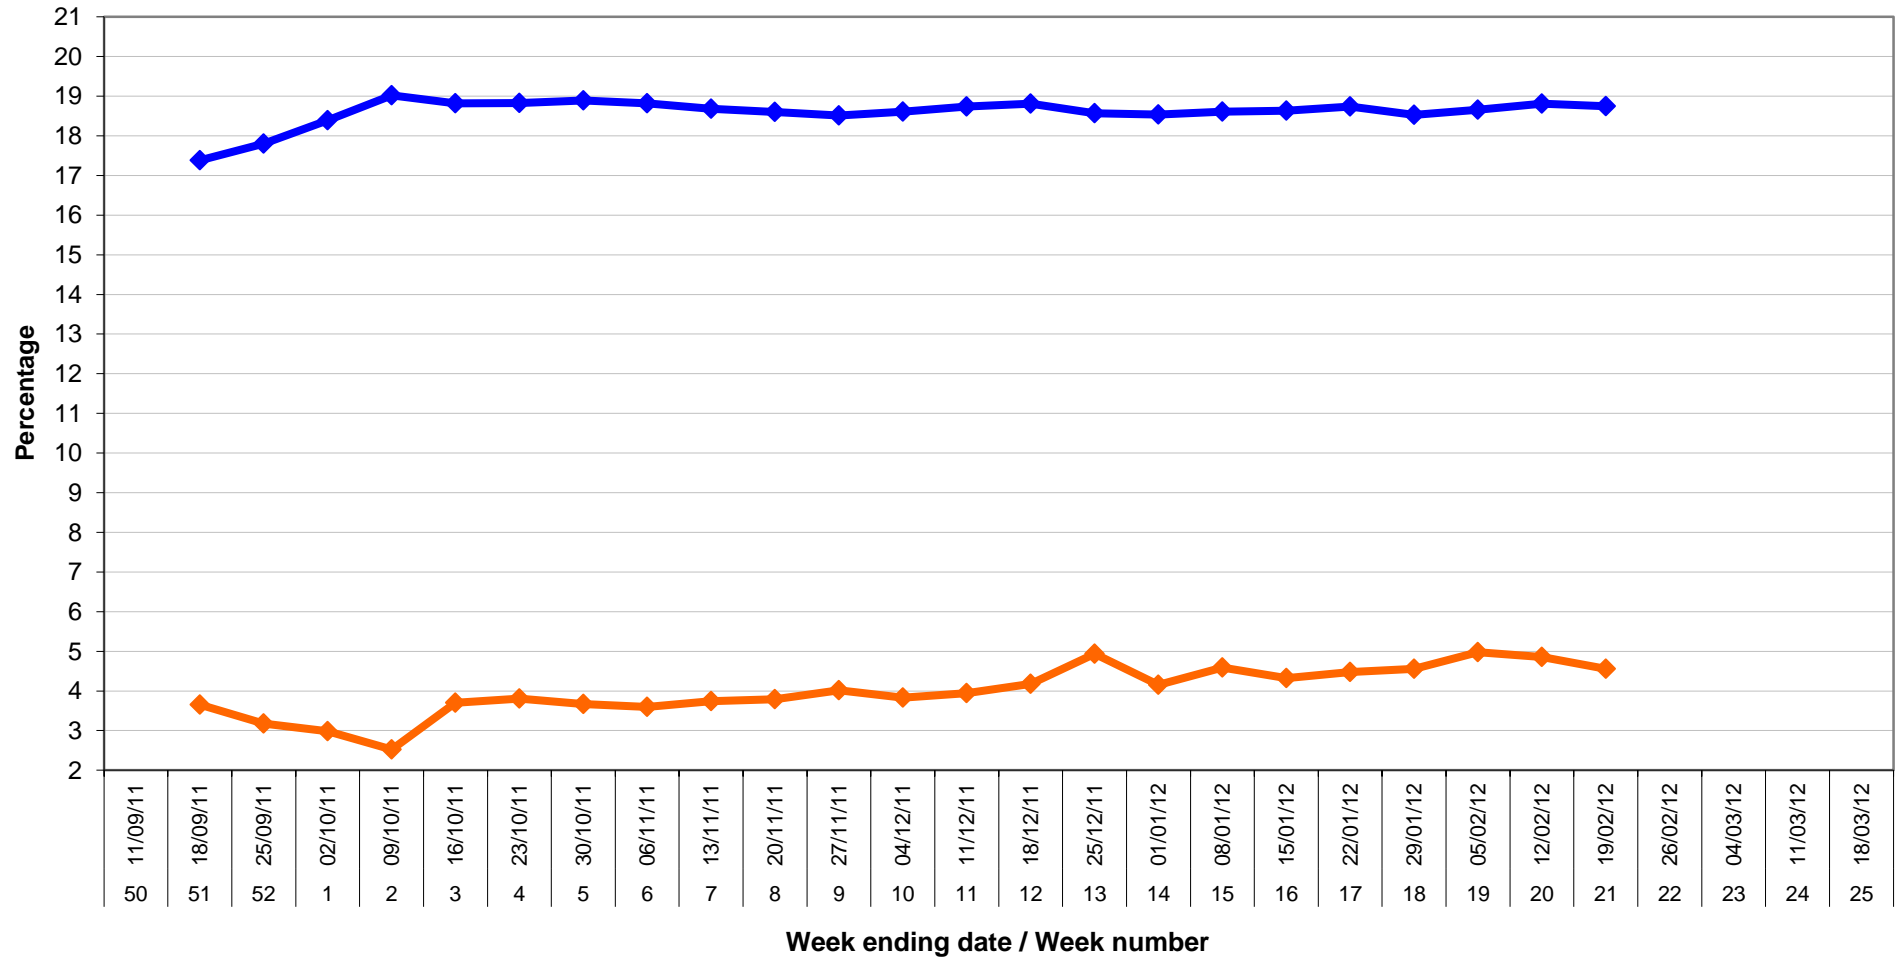

Cantley campaign 2011/2012