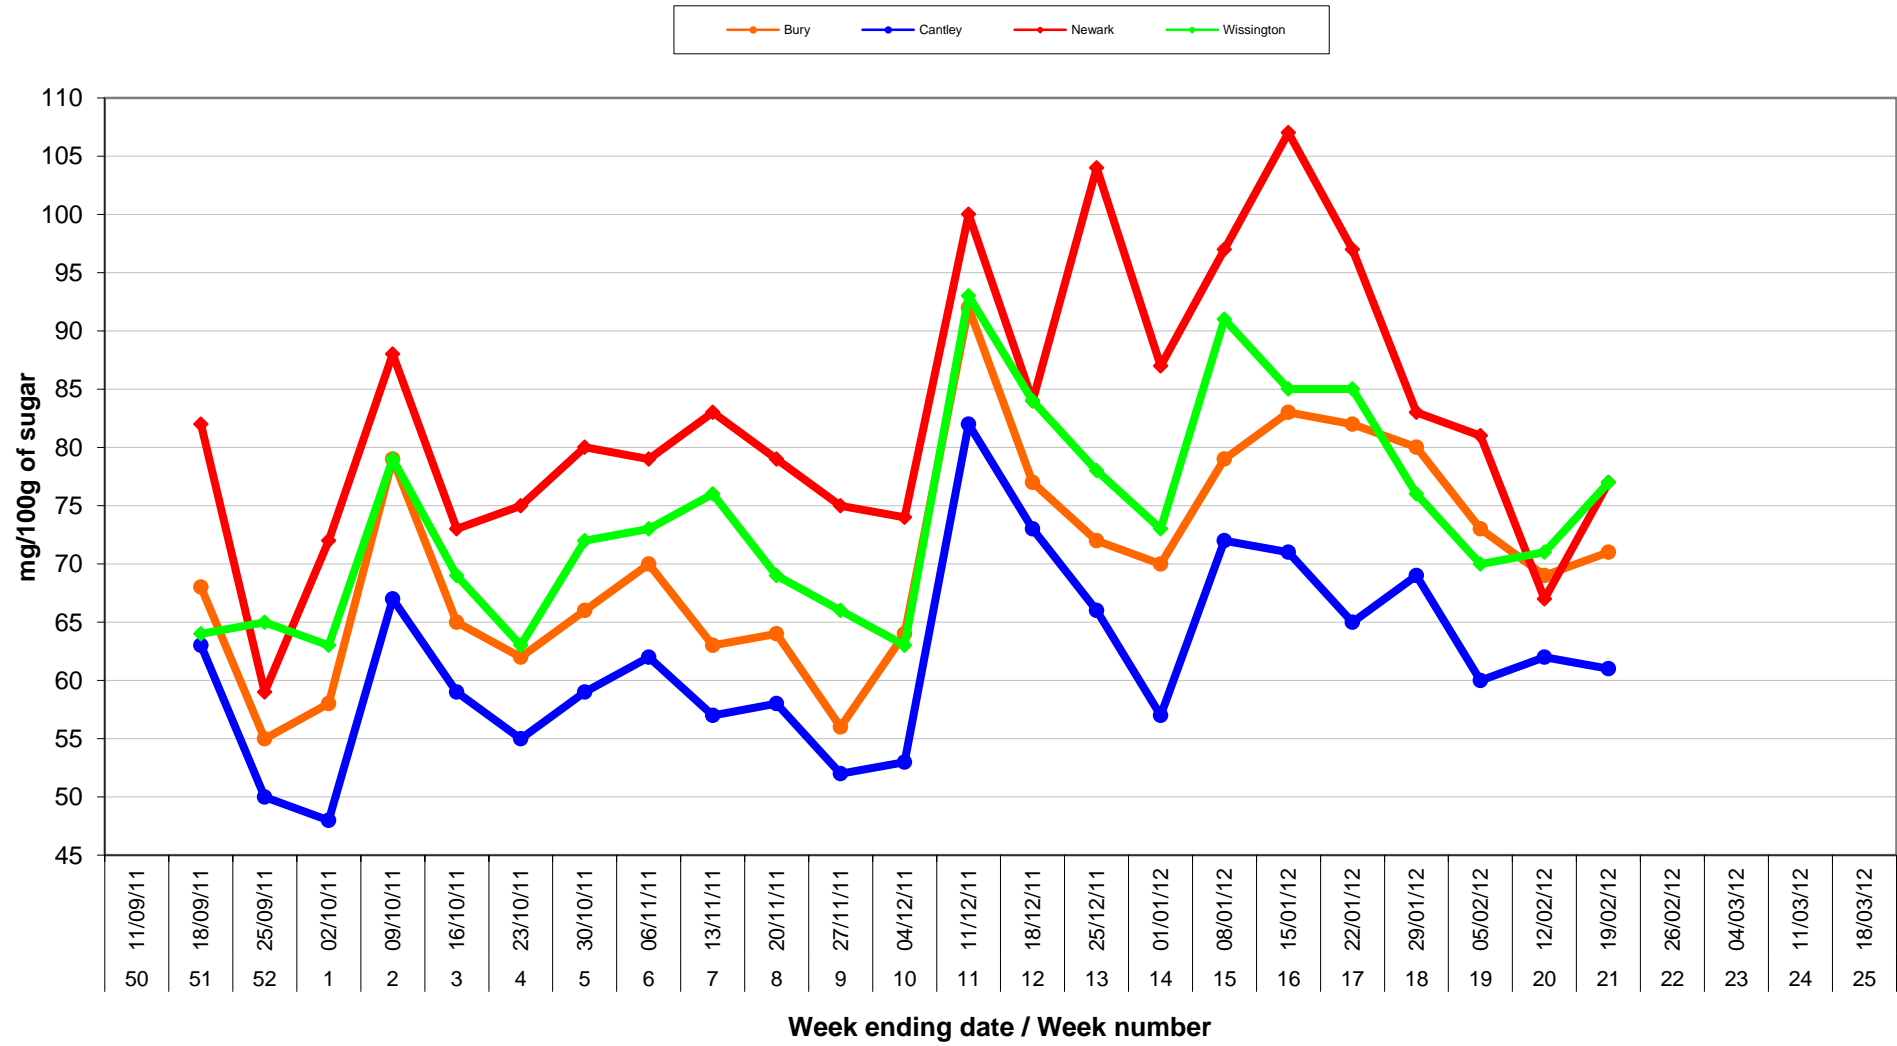

Sugar percentage for current and previous 6 campaigns

Sugar All sites for campaign 2011 / 2012

Dirt percentage for current and previous 5 campaigns

Amino value for current and previous 5 campaigns

Amino all sites for campaign 2011/2012

Bury campaign 2011/2012

Cantley campaign 2011/2012

Newark campaign 2011/2012

Wissington campaign 2011/2012