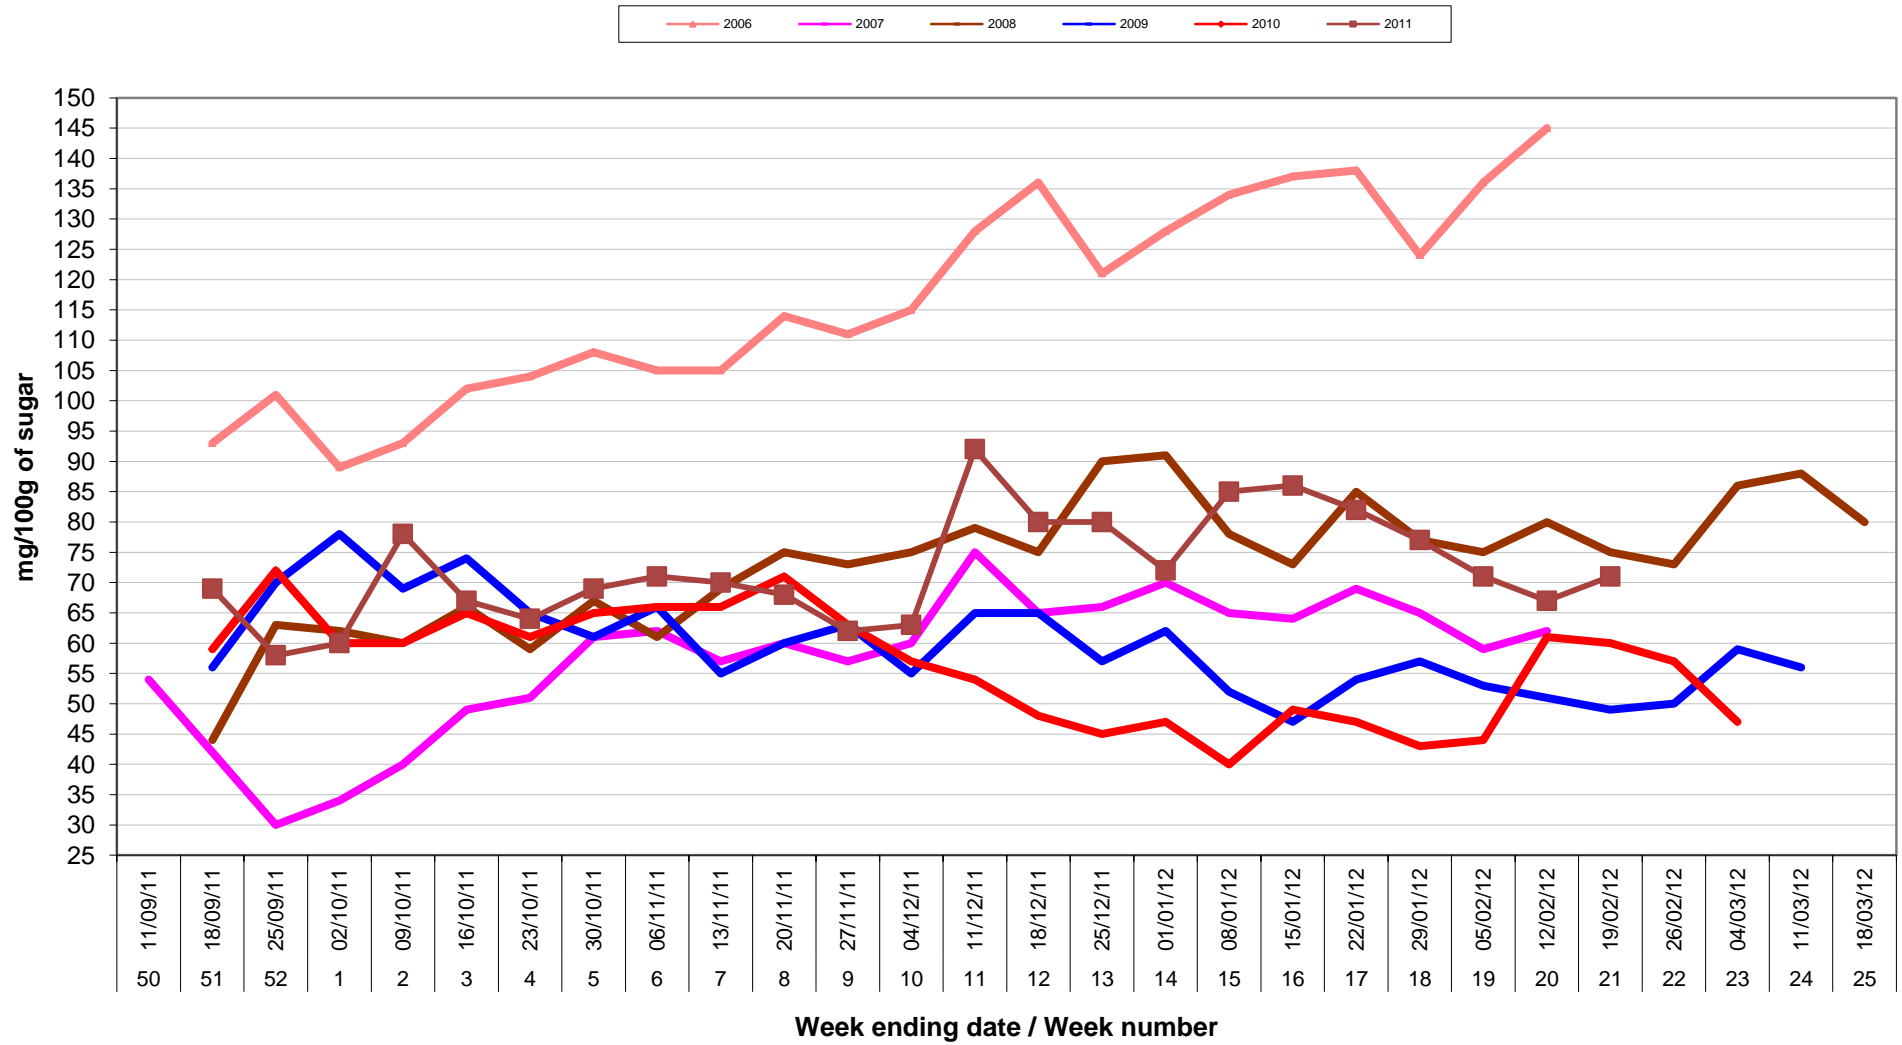

Sugar percentage for current and previous 6 campaigns

Sugar All sites for campaign 2011 / 2012

Dirt percentage for current and previous 5 campaigns

Amino value for current and previous 5 campaigns

Amino all sites for campaign 2011/2012

Bury campaign 2011/2012

Cantley campaign 2011/2012

Newark campaign 2011/2012

Wissington campaign 2011/2012