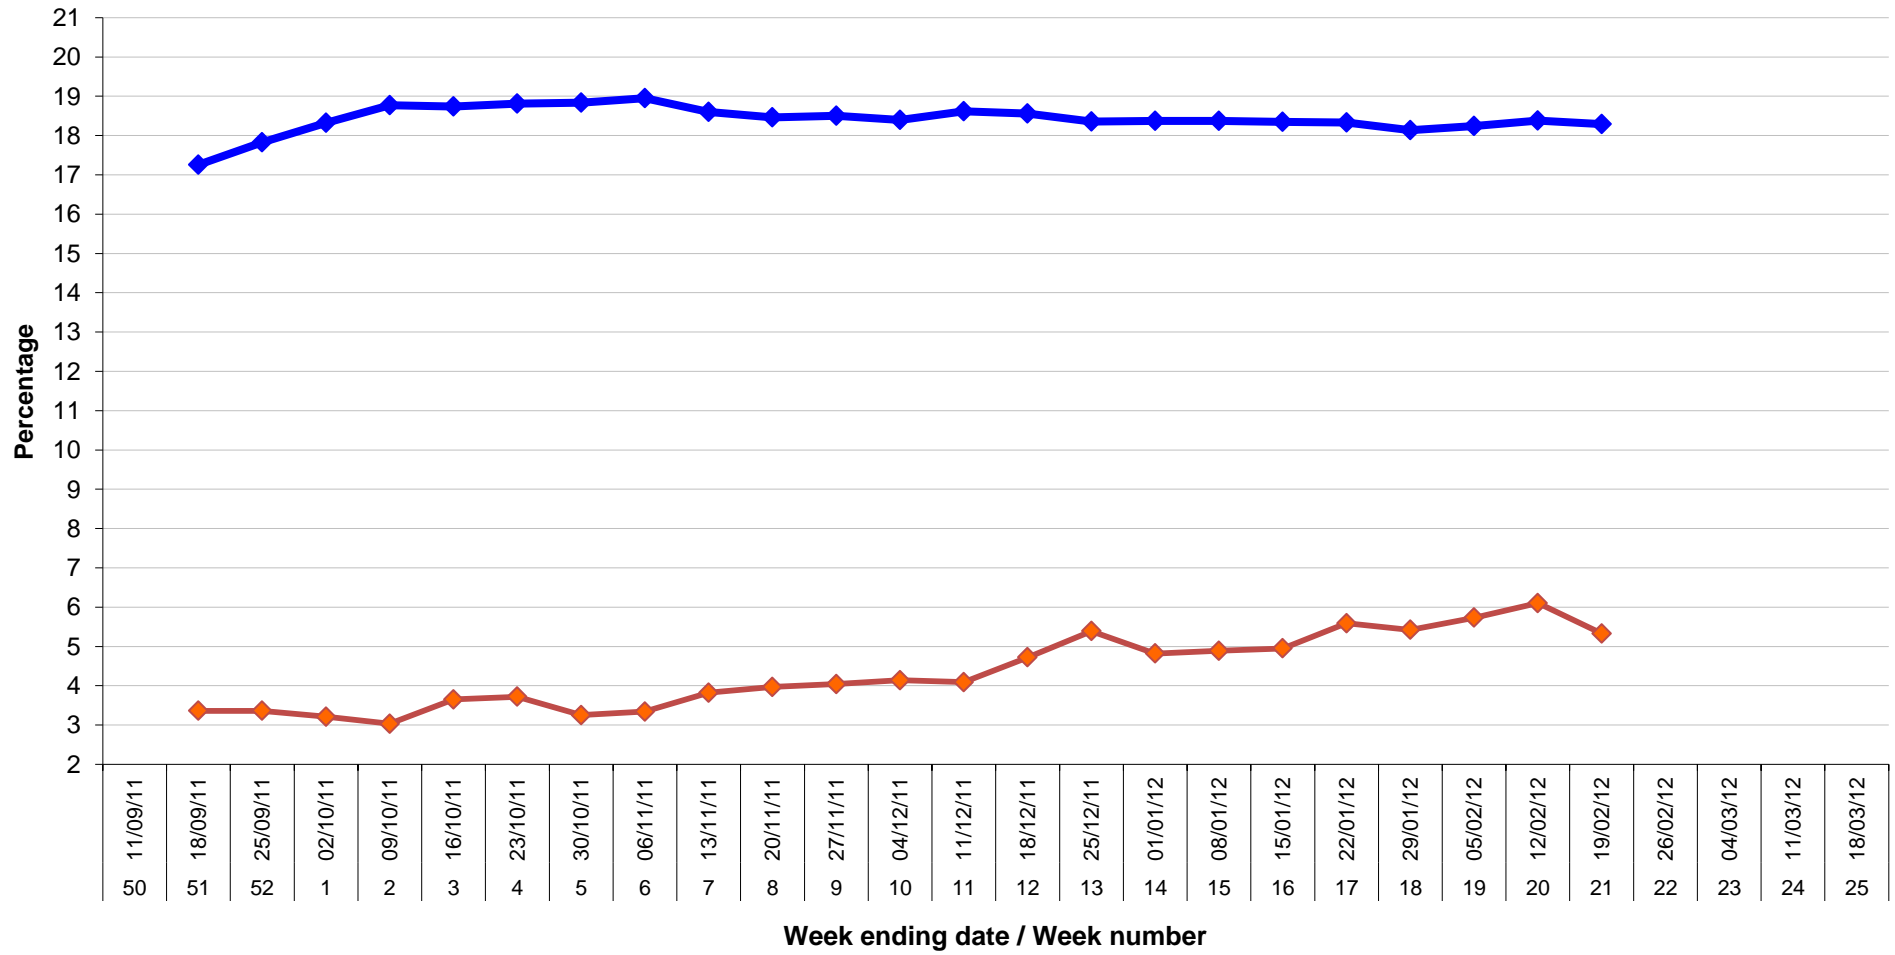

Bury campaign 2011/2012