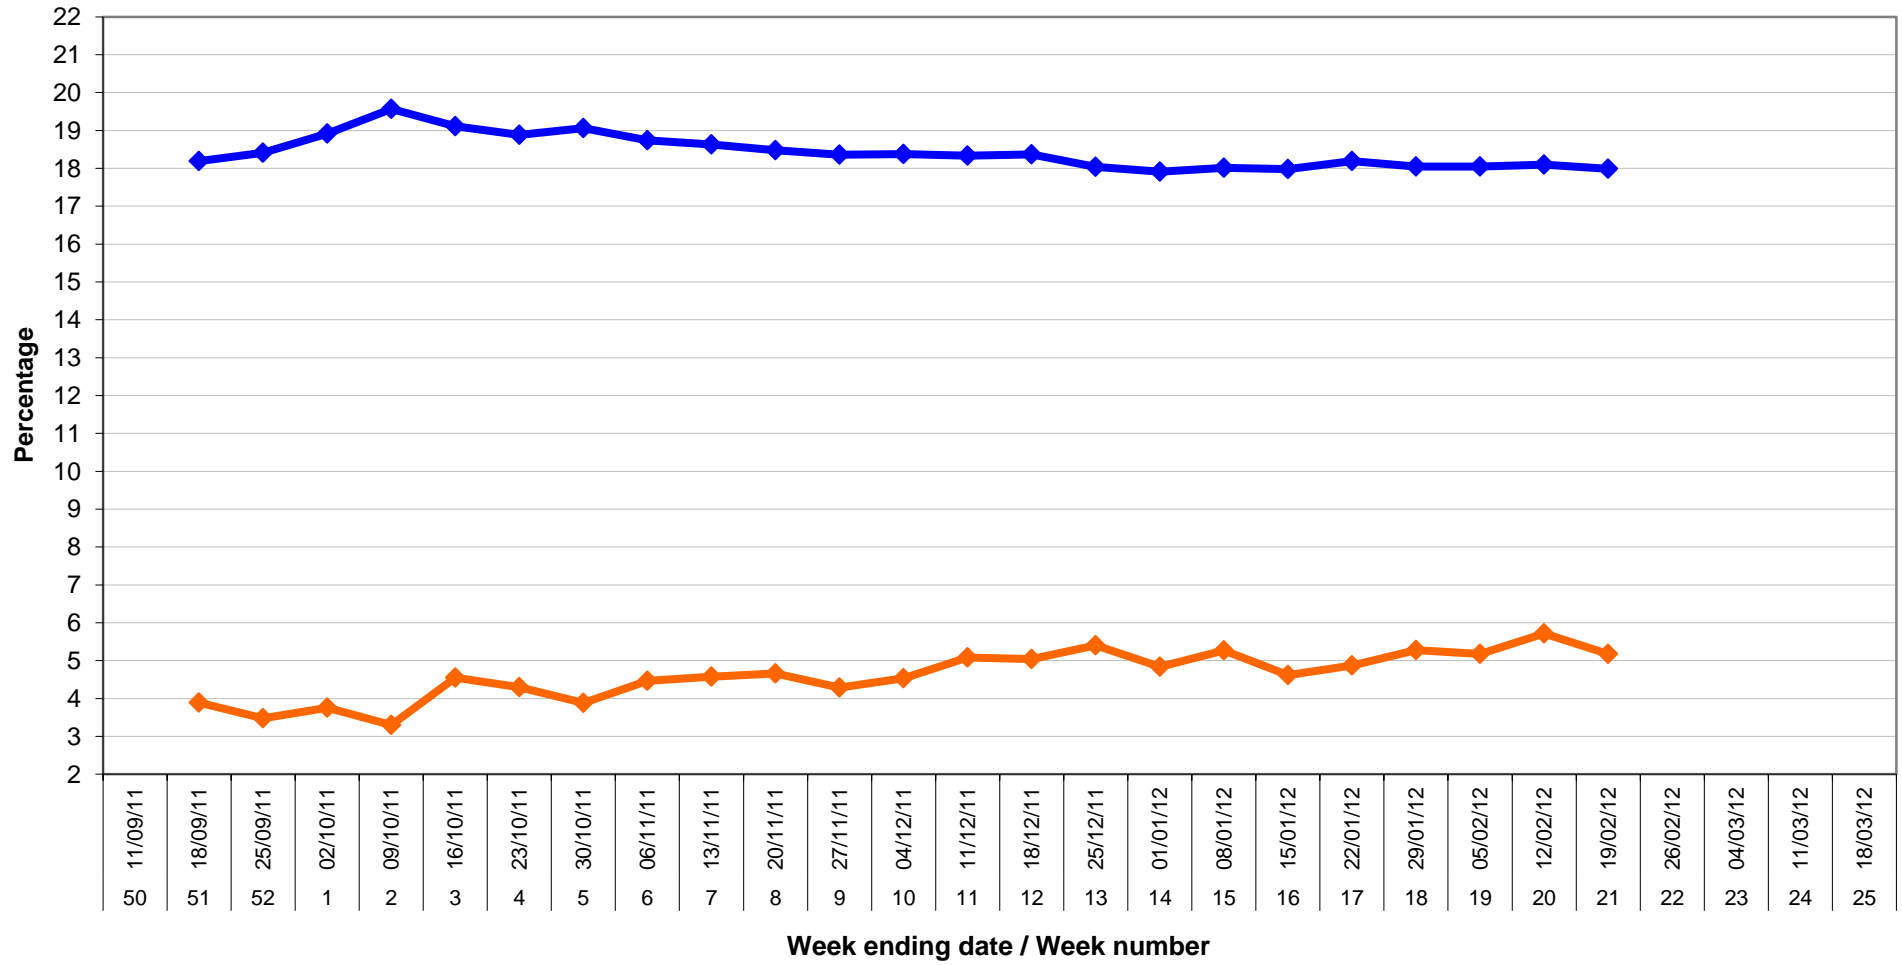

Newark campaign 2011/2012